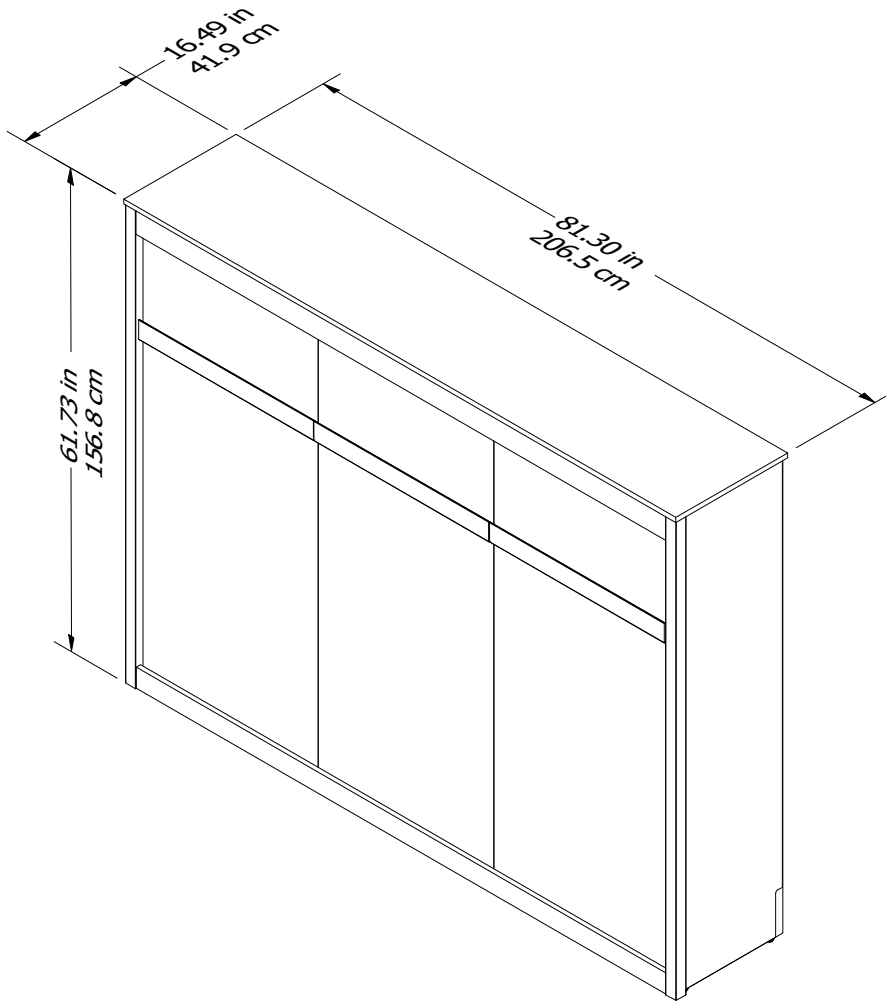

8424

Wood Breakdown:  
PB 52% & 3% MDF  
Total storage: 38.97 cubic feet

Overall Product Size:  
81.30 in. W x 16.49 in. D x 61.73 in. H  
206.5 cm W x 41.9 cm D x 156.8 cm H

### FULL SIZE MATTRESS

- \* up to 10" thick
- \* max weight 60 lbs (27.2 kgs)
- \* min weight 30 lbs (13.6 kgs)

600 lbs  
(272 kgs)  
plus mattress  
weight

Maximum Weight Capacities  
Unit Weight: 308lbs. (139.7 kgs)