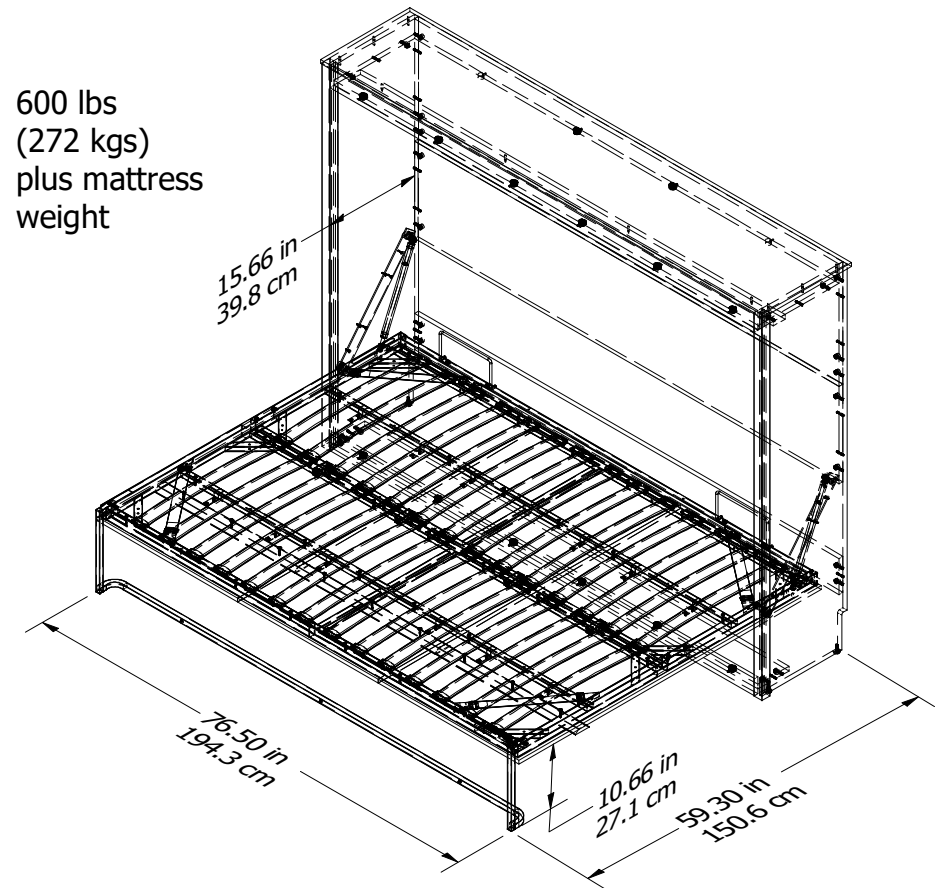

8424

Wood Breakdown:  
PB 52% & 3% MDF  
Total storage: 38.97 cubic feet

Overall Product Size:  
81.30 in. W x 16.49 in. D x 61.73 in. H  
206.5 cm W x 41.9 cm D x 156.8 cm H

### FULL SIZE MATTRESS

- \* up to 10" thick
- \* max weight 60 lbs (27.2 kgs)
- \* min weight 30 lbs (13.6 kgs)

600 lbs  
(272 kgs)  
plus mattress  
weight

Maximum Weight Capacities  
Unit Weight: 308lbs. (139.7 kgs)